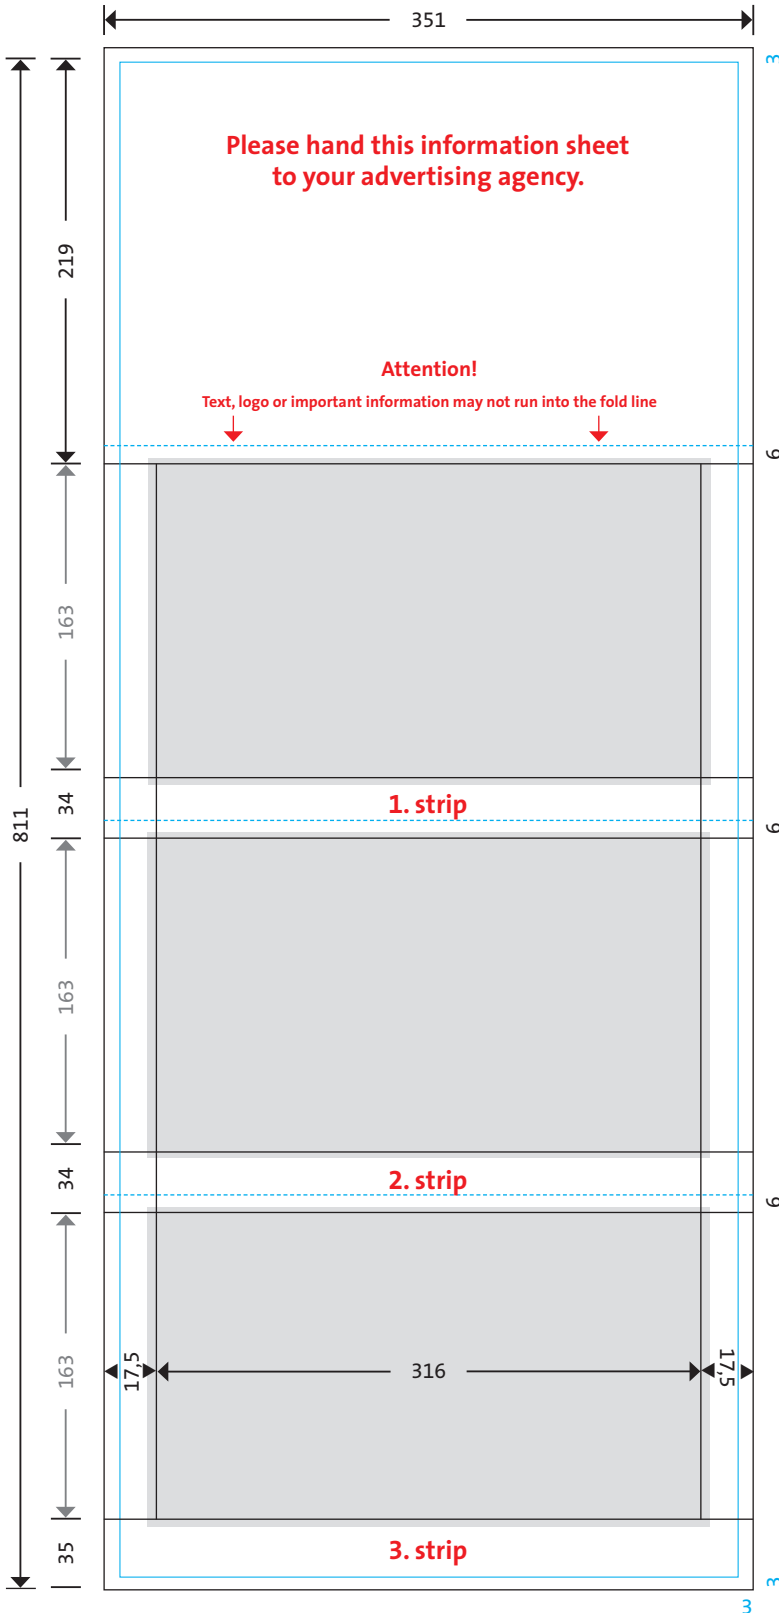

Please send us a 1.4 PDF (or higher) !

All sizes in mm and including trim.

super 1

blue line = calendar size 345 x 805 mm
 the dotted blue line shows the fold lines
 grey area = datepads

Measurements for data production.
 The black lines show the size including bleed.

Headboard	net advertising area	345 x 214 mm
	including trim	351 x 219 mm
1. Strip	net advertising area	345 x 30 mm
	including trim	351 x 34 mm
2. Strip	net advertising area	345 x 30 mm
	including trim	351 x 34 mm
3. Strip	net advertising area	345 x 30 mm
	including trim	351 x 35 mm

Grey area = openings for datepads 316 x 163 mm
 datepads 320 x 167 mm

the datepad covered 2 mm of the advertising area

Printing on the edges to the right and left of the datepads is possible.

terminic GmbH · Europaallee 15 · D-28309 Bremen
 Phone +49 421/871450 · Fax +49 421/8714555
 E-Mail (data-files): studio@terminic.eu
 E-Mail: info@terminic.eu · www.terminic.eu