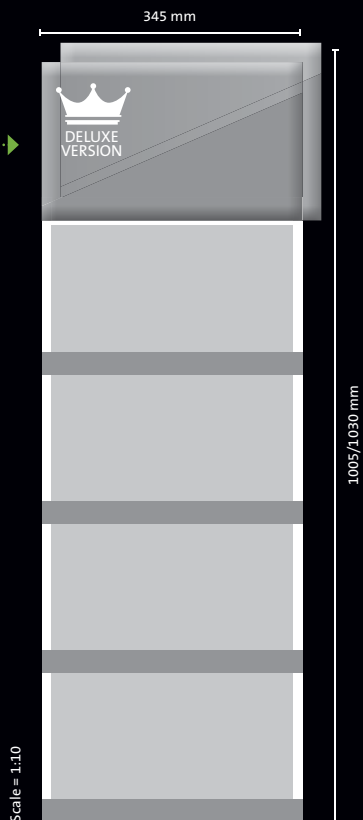

DATEPAD ILLUSTRATED

DE/3

Base colour White

PERFECT MATCH WITH  
weekmaster crystal clear

! Headboard in deluxe finish, laminated with glossy film and printed on chrome board (high-quality display finish)

Scale = 1:1.10

## 4-MONTH TO VIEW WALL CALENDAR

# Super 2 Quadro

Being the biggest among the 4-month to view wall calendars, the *Super 2 Quadro* offers you the maximum advertising space: 2 different headboard sizes (210 or 235 mm), fully printable back as well as 4 advertising strips. Produced in highest quality like all terminic advertising calendars and with a luxurious finish, the *Super 2 Quadro* is a flagship for your company.

### MEASUREMENTS & WEIGHTS

finished size:	345 × 1005/1030 mm
advertising area header:	345 × 210/235 mm
4 advertising strips:	345 × 30 mm
datepads:	320 × 167 mm
folded for despatch:	345 × 210/235 mm
individual weight:	approx. 390/395 g
with corrugated fibreboard box:	approx. 490/495 g