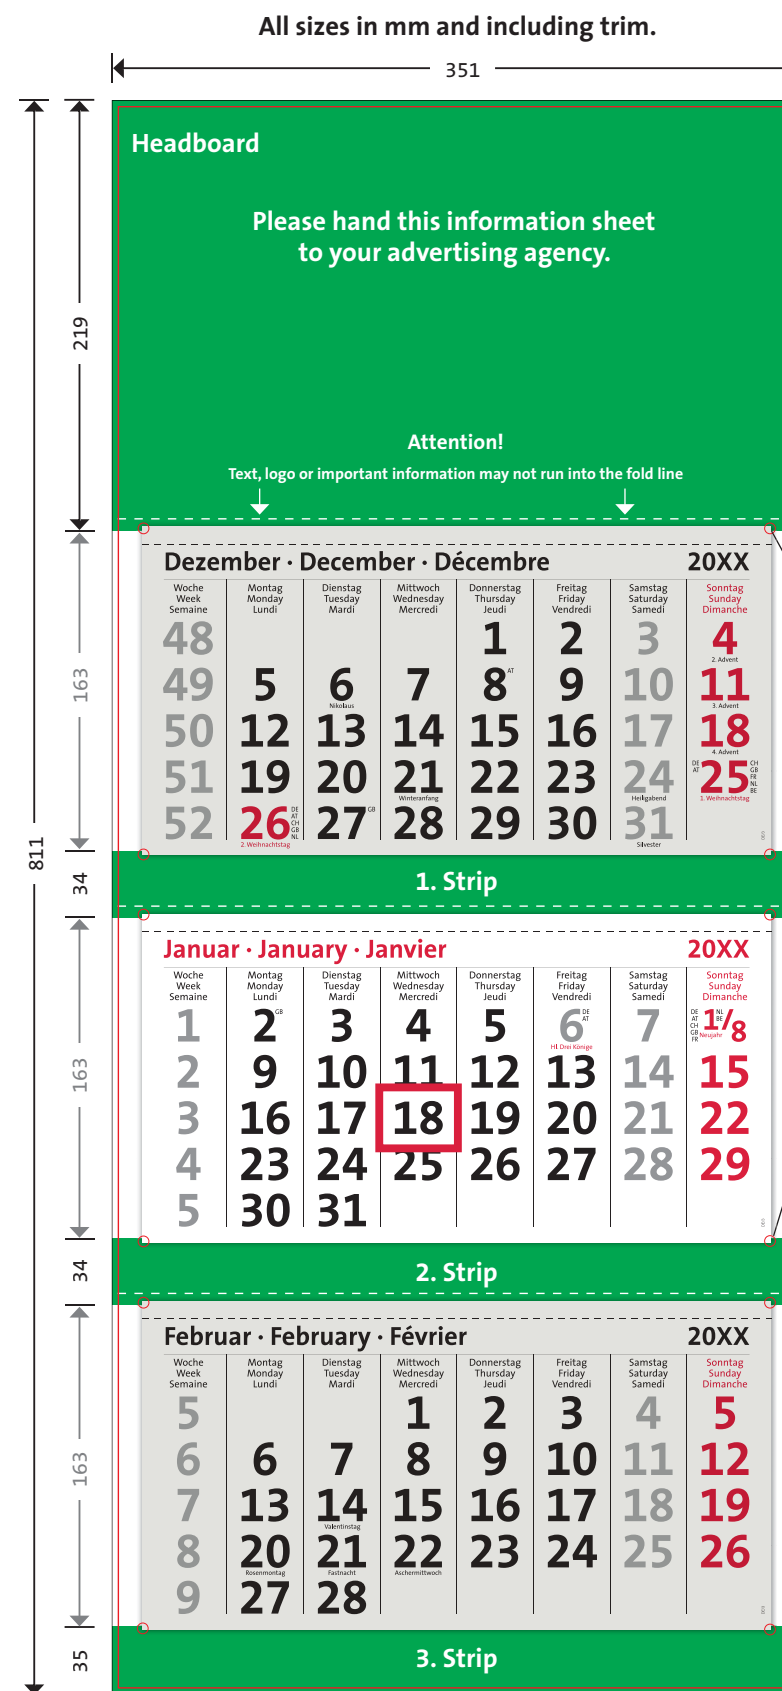

simple representation

Super 1

calendar size: 345 x 805 mm = red line
 dotted line = fold line
 calendar size including bleed: 351 x 811 mm = black line
 grey area = datepad

Measurements from net size to fold line:

all infos

Super 1

calendar size: 345 x 805 mm = red line
 dotted line = fold line

Measurements for data production:

Headboard	net size	345 x 214 mm
	including bleed	351 x 219 mm
1. Strip	net size	345 x 30 mm
	including bleed	351 x 34 mm
2. Strip	net size	345 x 30 mm
	including bleed	351 x 34 mm
3. Strip	net size	345 x 30 mm
	including bleed	351 x 35 mm

Printing on the edges to the right and left of the datepad is possible.

the datepad will cover a part of the advertising area!

openings for datepads: 303 x 163 mm
 datepads: 320 x 167 mm

Please send us a PDF/X-4!