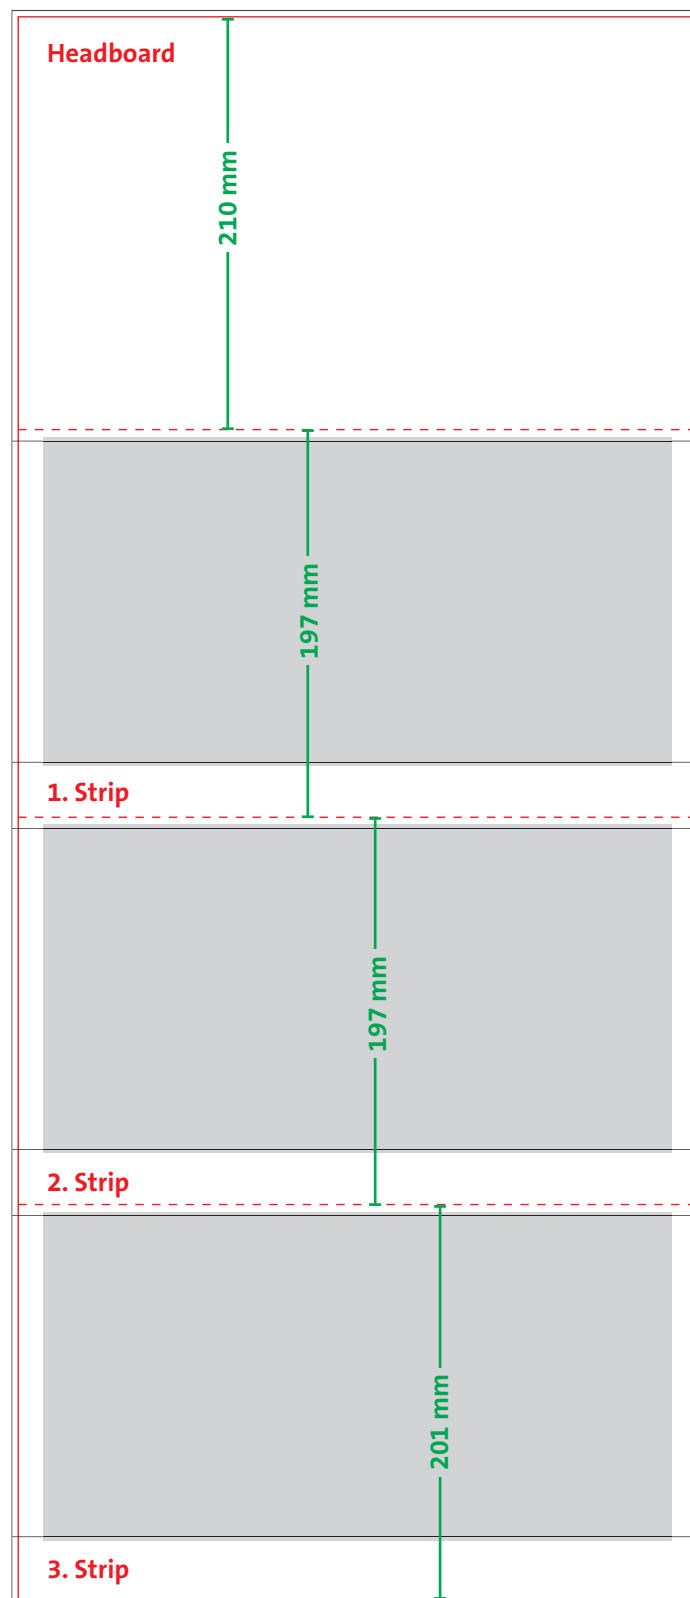

simple representation

Super 1

calendar size: 345 x 805 mm = red line
 dotted line = fold line
 calendar size including bleed: 351 x 811 mm = black line
 grey area = datepad

Measurements from net size to fold line:

- 210 mm
- 197 mm
- 197 mm
- 201 mm

Please send us a PDF/X-4!

terminic GmbH · Europaallee 15 · D-28309 Bremen
 Phone +49 421/871450 · Fax +49 421/8714555
 E-Mail (data-files): studio@terminic.eu
 E-Mail: info@terminic.eu · www.terminic.eu

all infos

Super 1

calendar size: 345 x 805 mm = red line
 dotted line = fold line

Measurements for data production:

Headboard	net size	345 x 214 mm
	including bleed	351 x 219 mm
1. Strip	net size	345 x 30 mm
	including bleed	351 x 34 mm
2. Strip	net size	345 x 30 mm
	including bleed	351 x 34 mm
3. Strip	net size	345 x 30 mm
	including bleed	351 x 35 mm

Printing on the edges to the right and left of the datepad is possible.

the datepad will cover a part of the advertising area!

openings for datepads: 303 x 163 mm
 datepads: 320 x 167 mm

Please send us a PDF/X-4!